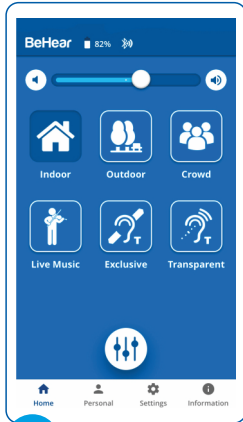

HOW DOES IT WORK?

1

Pair the headset with your smartphone and then perform a quick hearing assessment.

2

Your results are automatically applied to typical listening situations.

3

Reconnect to the sounds and voices you want to hear: family, friends, TV, sounds in nature...

BENEFITS

- Personalize and tune the device yourself; no need to rely on a hearing professional
- Speech, music, and important sounds are amplified
- Background noise is reduced
- Amplify speech on mobile calls and use EasyListen™ technology to slow it down, increasing comprehension
- Stay aware of important sounds during audio play while blocking noise with ListenThrough™
- Enjoy 12+ hours in live hearing mode before recharge

Designed to give you hearing control for live conversations, mobile calls, audio play, and public places, BeHear is for people with mild-to moderate hearing loss who want to keep their ears young and mind sharp.