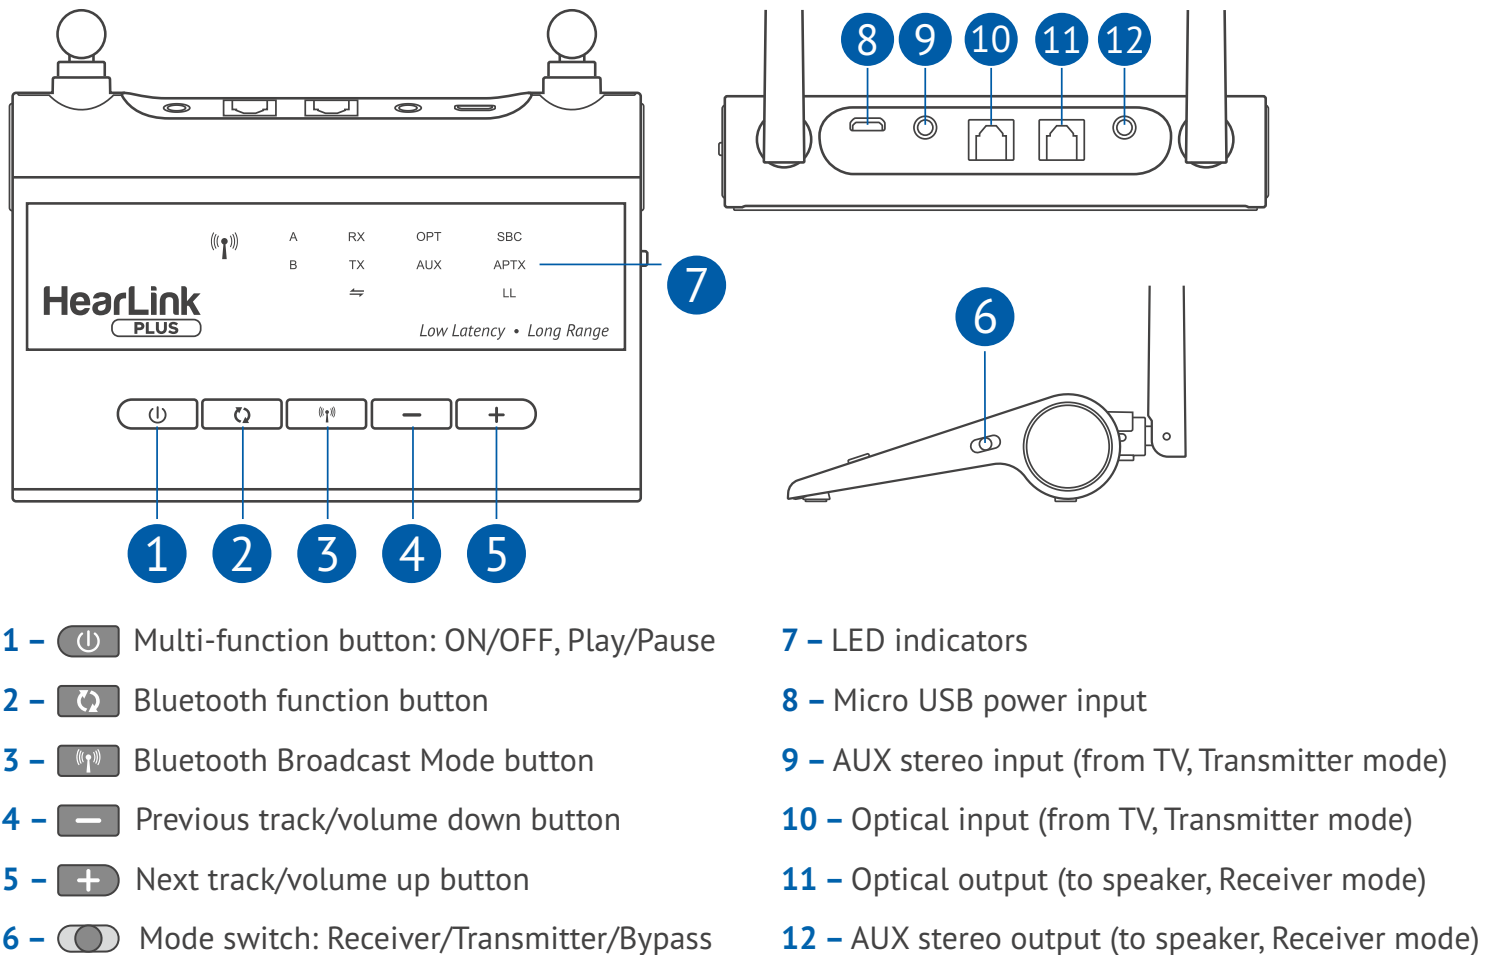

HearLink PLUS is a simple device that connects to the digital optical interface or analog sound output on any standard television or other audio device. Using Class I Bluetooth[®] it sends the audio signal to the BeHear[®] headset, which can be customized easily to suit the hearing capabilities and preferences of the wearer.

Main Features

- Low latency audio streaming for optimal lip sync
- Long range connectivity of up to ~200 feet (~60 meters)
- Seamless operation with BeHear headsets with remote play/pause control
- AutoON (automatic 'power on' if charged from the television set USB port)
- Bypass mode enables single cable connection to additional auxiliary speaker
- Bluetooth receiver and broadcast modes supported

Mechanical Diagram

- 1 - Multi-function button: ON/OFF, Play/Pause
- 2 - Bluetooth function button
- 3 - Bluetooth Broadcast Mode button
- 4 - Previous track/volume down button
- 5 - Next track/volume up button
- 6 - Mode switch: Receiver/Transmitter/Bypass

- 7 - LED indicators
- 8 - Micro USB power input
- 9 - AUX stereo input (from TV, Transmitter mode)
- 10 - Optical input (from TV, Transmitter mode)
- 11 - Optical output (to speaker, Receiver mode)
- 12 - AUX stereo output (to speaker, Receiver mode)